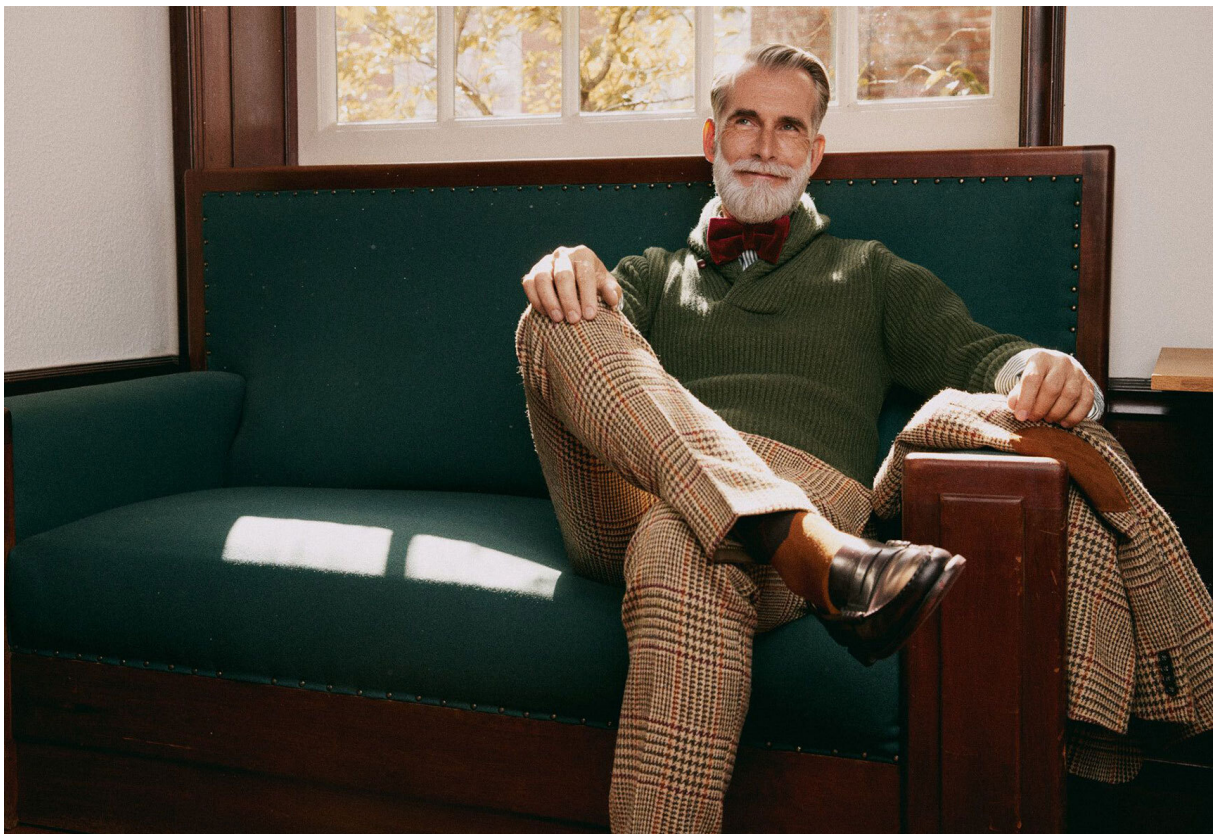

SCOUT

MODEL • AGENCY

RIENUS G. SILVER

HEIGHT 183 cm BUST/WAIST/HIPS 99/82/92 cm EYES blue HAIR salt & pepper SHOES 43 LOCATION Amsterdam NL