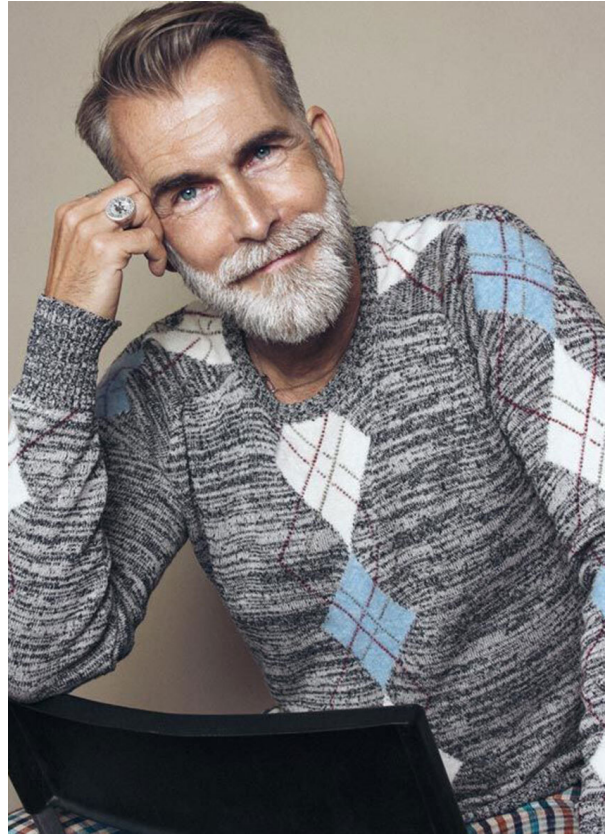

# SCOUT

MODEL • AGENCY

**RIENUS G.** SILVER

HEIGHT 183 cm BUST/WAIST/HIPS 99/82/92 cm EYES blue HAIR salt & pepper SHOES 43 LOCATION Amsterdam NL