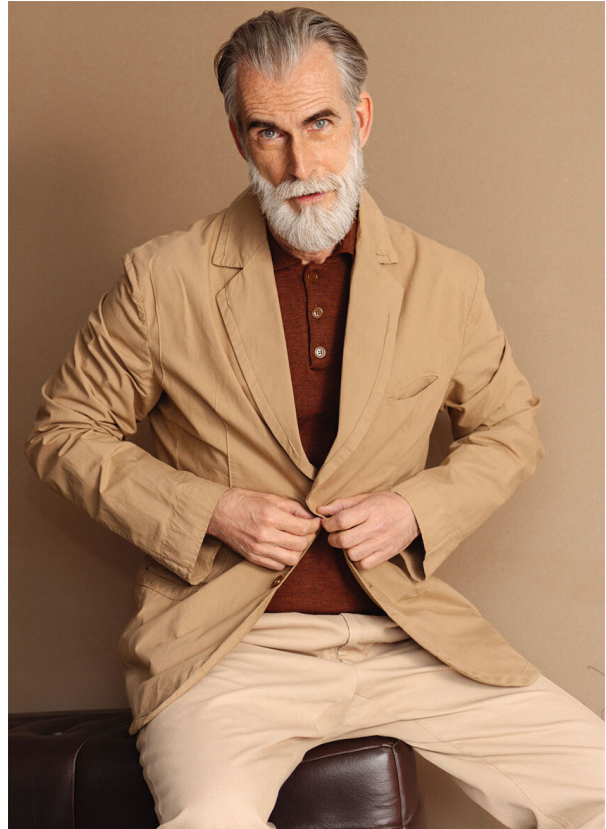

# SCOUT

MODEL • AGENCY

**RIENUS G.** SILVER

HEIGHT 183 cm BUST/WAIST/HIPS 99/82/92 cm EYES blue HAIR salt & pepper SHOES 43 LOCATION Amsterdam NL