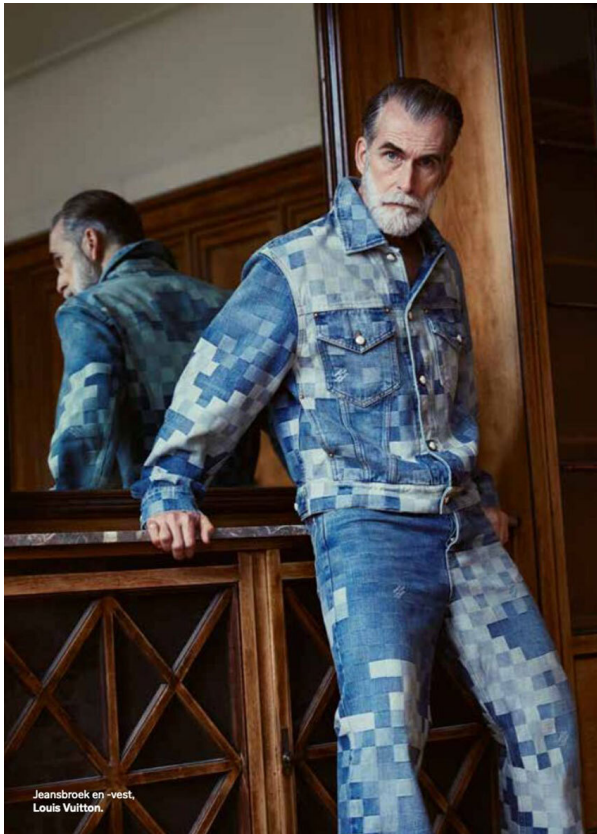

SCOUT

MODEL ● AGENCY

RIENUS G. SILVER

HEIGHT 183 cm BUST/WAIST/HIPS 99/82/92 cm EYES blue HAIR salt & pepper SHOES 43 LOCATION Amsterdam NL