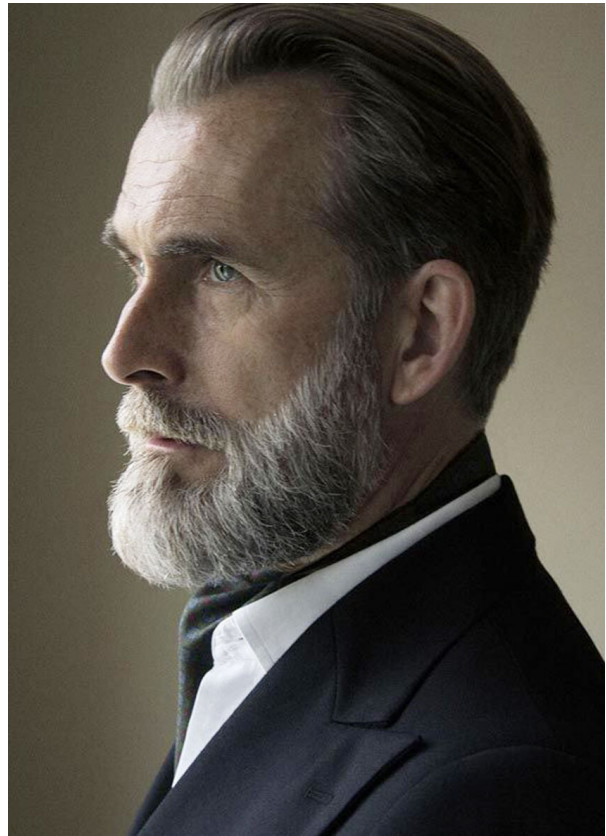

SCOUT

MODEL ● AGENCY

RIENUS G. SILVER

HEIGHT 183 cm BUST/WAIST/HIPS 99/82/92 cm EYES blue HAIR salt & pepper SHOES 43 LOCATION Amsterdam NL