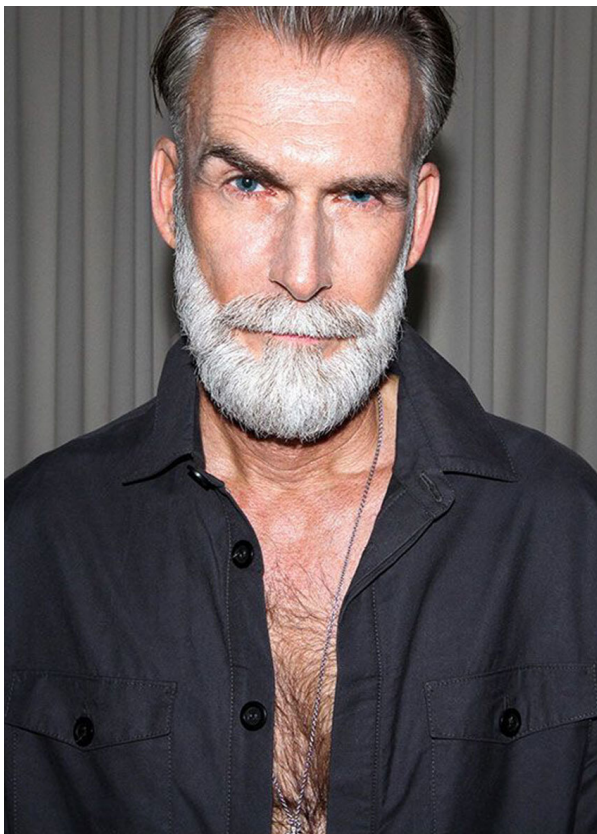

# SCOUT

MODEL • AGENCY

**RIENUS G.** SILVER

HEIGHT 183 cm BUST/WAIST/HIPS 99/82/92 cm EYES blue HAIR salt & pepper SHOES 43 LOCATION Amsterdam NL

## RIENUS G. SILVER

HEIGHT 183 cm BUST/WAIST/HIPS 99/82/92 cm EYES blue HAIR salt & pepper SHOES 43 LOCATION Amsterdam NL