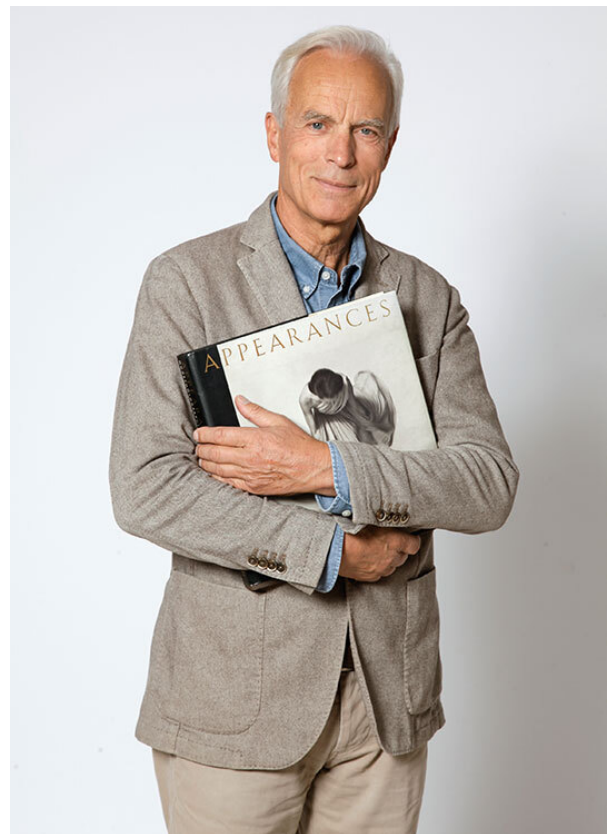

## RUDOLF K. SILVER

HEIGHT 183 cm BUST/WAIST/HIPS 94/86/102 cm EYES blue HAIR salt & pepper SHOES 42 ½ LOCATION Zürich CH

# SCOUT

MODEL ● AGENCY

**RUDOLF K.** SILVER

HEIGHT 183 cm BUST/WAIST/HIPS 94/86/102 cm EYES blue HAIR salt & pepper SHOES 42 ½ LOCATION Zürich CH