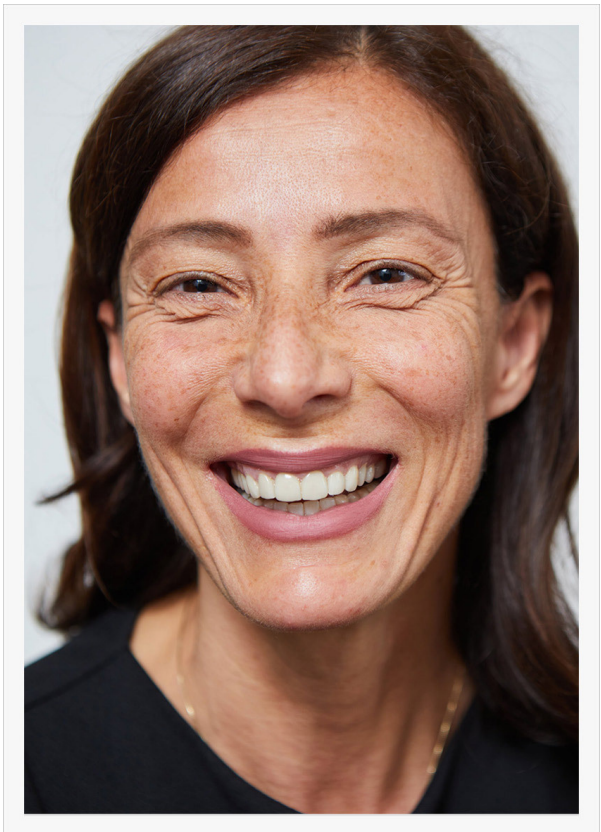

SCOUT

MODEL ● AGENCY

RUTH V. 50 PLUS

HEIGHT 178 cm BUST/WAIST/HIPS 90/68/99 cm EYES brown HAIR brown SHOES 40/41 LOCATION Zürich CH

SCOUT

MODEL ● AGENCY

RUTH V. 50 PLUS

HEIGHT 178 cm BUST/WAIST/HIPS 90/68/99 cm EYES brown HAIR brown SHOES 40/41 LOCATION Zürich CH

SCOUT

MODEL ● AGENCY

RUTH V. 50 PLUS

HEIGHT 178 cm BUST/WAIST/HIPS 90/68/99 cm EYES brown HAIR brown SHOES 40/41 LOCATION Zürich CH