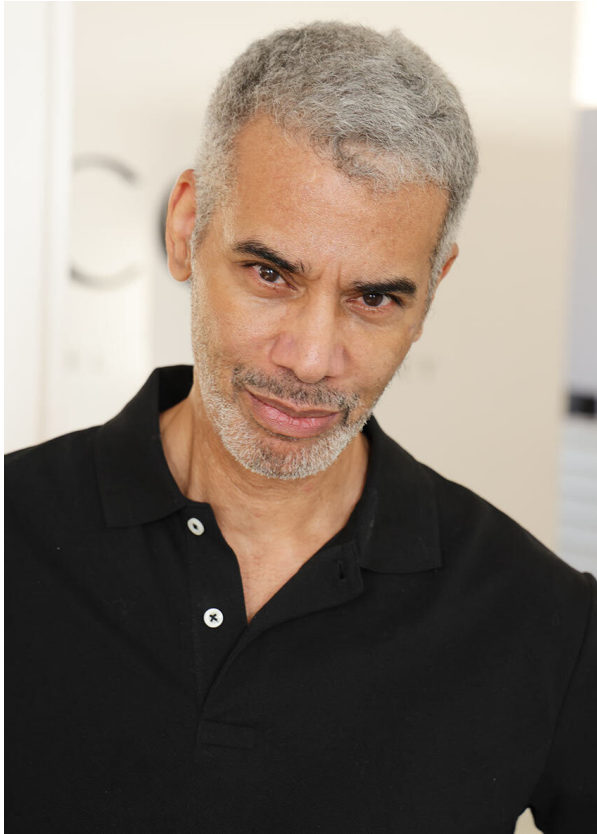

SCOUT

MODEL ● AGENCY

SAMUEL R. SILVER

HEIGHT 186 cm BUST/WAIST/HIPS 108/99/110 cm EYES brown HAIR grey SHOES 46 LOCATION Zürich CH

SCOUT

MODEL ● AGENCY

SAMUEL R. SILVER

HEIGHT 186 cm BUST/WAIST/HIPS 108/99/110 cm EYES brown HAIR grey SHOES 46 LOCATION Zürich CH

SCOUT

MODEL ● AGENCY

SAMUEL R. SILVER

HEIGHT 186 cm BUST/WAIST/HIPS 108/99/110 cm EYES brown HAIR grey SHOES 46 LOCATION Zürich CH