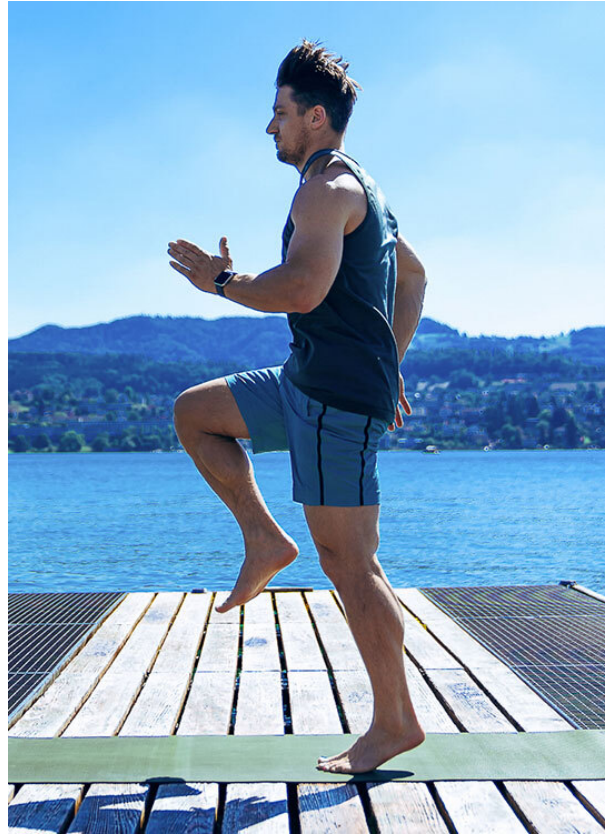

SCOUT

MODEL ● AGENCY

SIMON K. 30 PLUS

HEIGHT 178 cm BUST/WAIST/HIPS 106/85/101 cm EYES blue HAIR blonde SHOES 43 LOCATION Zürich CH