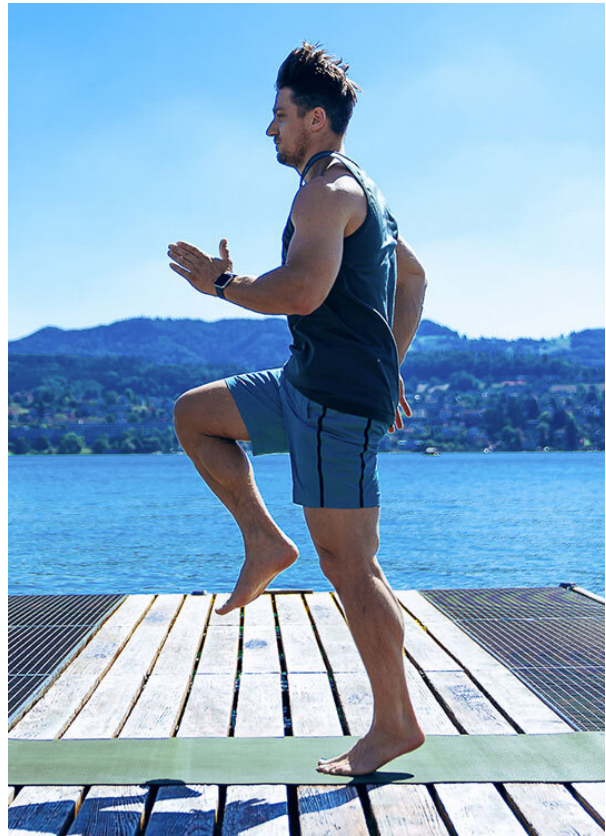

SCOUT

MODEL ● AGENCY

SIMON K. 30 PLUS

HEIGHT 178 cm BUST/WAIST/HIPS 106/85/101 cm EYES blue HAIR blonde SHOES 43 LOCATION Zürich CH