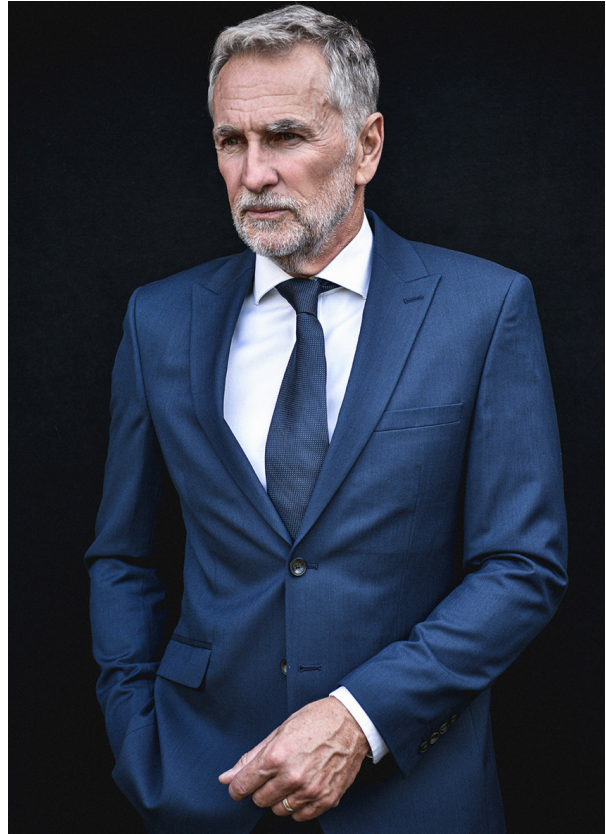

SCOUT

MODEL • AGENCY

SIMON S. SILVER

HEIGHT 183 cm BUST/WAIST 103/83 cm EYES blue HAIR salt & pepper SHOES 44 LOCATION Beach Green GB

SCOUT

MODEL • AGENCY

SIMON S. SILVER

HEIGHT 183 cm BUST/WAIST 103/83 cm EYES blue HAIR salt & pepper SHOES 44 LOCATION Beach Green GB

SCOUT

MODEL • AGENCY

SIMON S. SILVER

HEIGHT 183 cm BUST/WAIST 103/83 cm EYES blue HAIR salt & pepper SHOES 44 LOCATION Beach Green GB