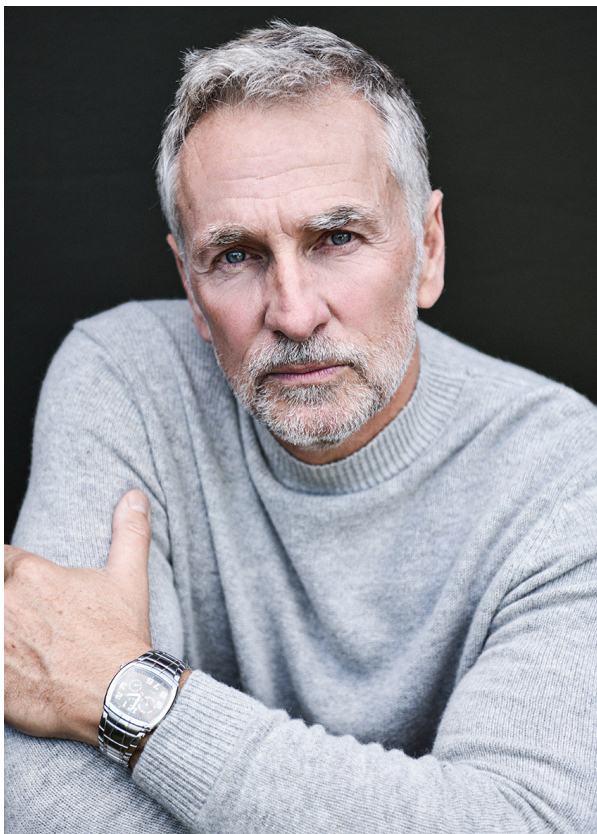

SCOUT

MODEL • AGENCY

SIMON S. SILVER

HEIGHT 183 cm BUST/WAIST 103/83 cm EYES blue HAIR salt & pepper SHOES 44 LOCATION Beach Green GB

SCOUT

MODEL • AGENCY

SIMON S. SILVER

HEIGHT 183 cm BUST/WAIST 103/83 cm EYES blue HAIR salt & pepper SHOES 44 LOCATION Beach Green GB

SCOUT

MODEL • AGENCY

SIMON S. SILVER

HEIGHT 183 cm BUST/WAIST 103/83 cm EYES blue HAIR salt & pepper SHOES 44 LOCATION Beach Green GB