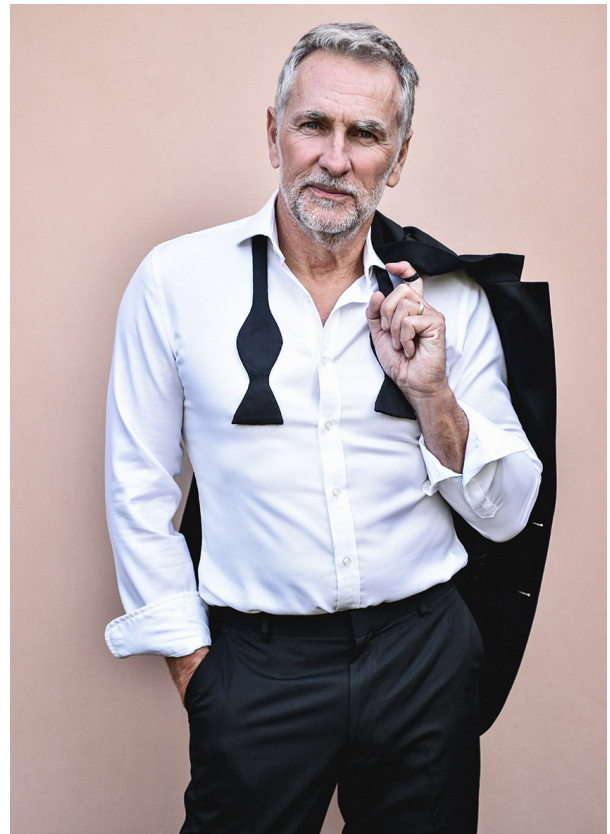

SCOUT

MODEL • AGENCY

SIMON S. SILVER

HEIGHT 183 cm BUST/WAIST 103/83 cm EYES blue HAIR salt & pepper SHOES 44 LOCATION Beach Green GB

SCOUT

MODEL • AGENCY

SIMON S. SILVER

HEIGHT 183 cm BUST/WAIST 103/83 cm EYES blue HAIR salt & pepper SHOES 44 LOCATION Beach Green GB

SCOUT

MODEL • AGENCY

SIMON S. SILVER

HEIGHT 183 cm BUST/WAIST 103/83 cm EYES blue HAIR salt & pepper SHOES 44 LOCATION Beach Green GB