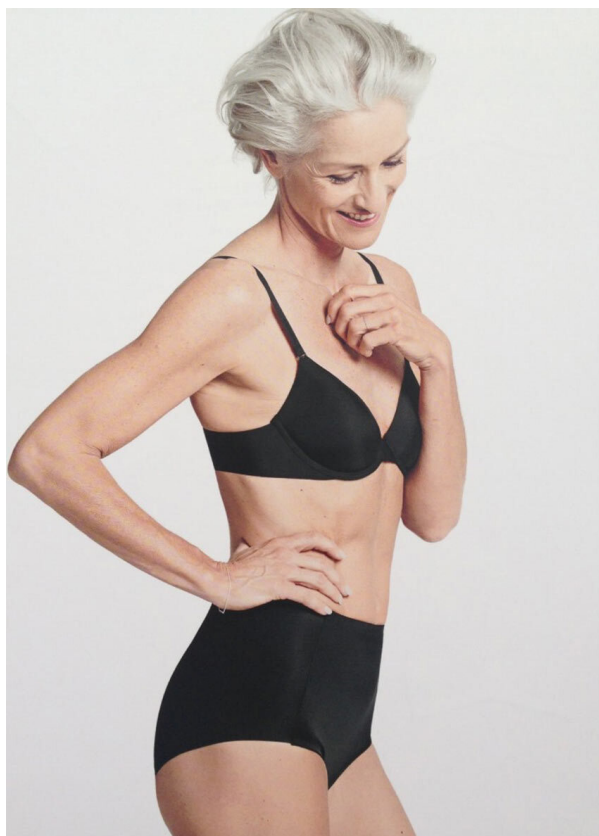

## SIMONE J. SILVER

HEIGHT 176 cm BUST/WAIST/HIPS 90/63/92 cm EYES blue HAIR salt & pepper SHOES 40 LOCATION Munich

# SCOUT

MODEL • AGENCY

**SIMONE J.** SILVER

HEIGHT 176 cm BUST/WAIST/HIPS 90/63/92 cm EYES blue HAIR salt & pepper SHOES 40 LOCATION Munich