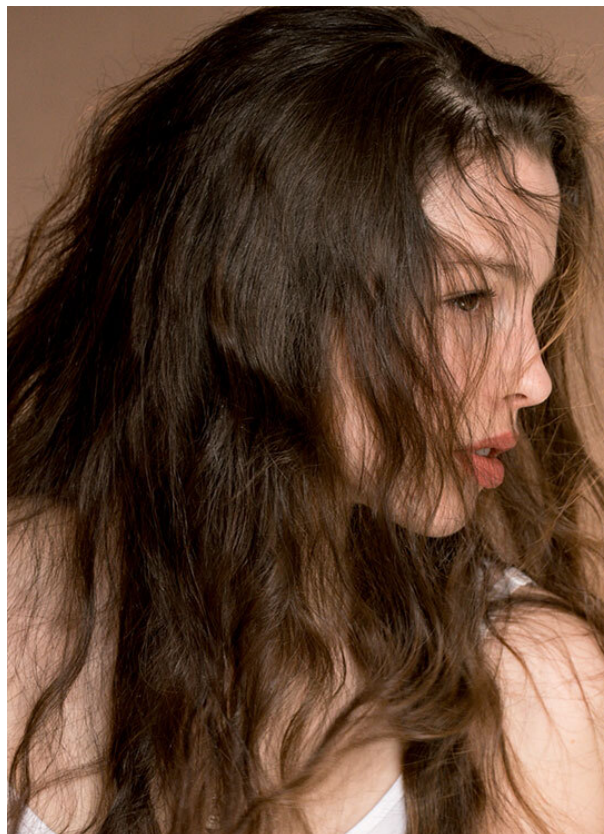

SCOUT

MODEL • AGENCY

SOPHIA P. +SIZE

HEIGHT 178 cm BUST/WAIST/HIPS 88/72/100 cm EYES brown HAIR brown SHOES 38 LOCATION Basel CH

Blazer Set: ZARA
Top: WEEKDAY
Shoes: ZARA
Sunglasses: VERSACE, ELIF BOUTIQUE

SCOUT

MODEL • AGENCY

SOPHIA P. +SIZE

HEIGHT 178 cm BUST/WAIST/HIPS 88/72/100 cm EYES brown HAIR brown SHOES 38 LOCATION Basel CH

SCOUT

MODEL • AGENCY

SOPHIA P. +SIZE

HEIGHT 178 cm BUST/WAIST/HIPS 88/72/100 cm EYES brown HAIR brown SHOES 38 LOCATION Basel CH