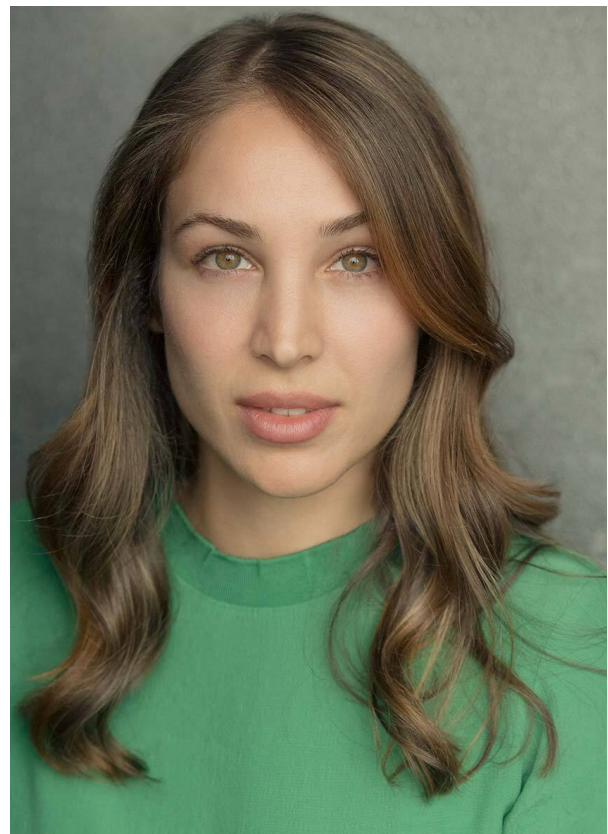

# SCOUT

MODEL ● AGENCY

**SORAJA T.** 30 PLUS

HEIGHT 168 cm BUST/WAIST/HIPS 89/71/96 cm SIZE 36/38 EYES green HAIR brown SHOES 39 LOCATION Zürich CH

## SORAJA T. 30 PLUS

HEIGHT 168 cm BUST/WAIST/HIPS 89/71/96 cm SIZE 36/38 EYES green HAIR brown SHOES 39 LOCATION Zürich CH

# SCOUT

MODEL • AGENCY

**SORAJA T.** 30 PLUS

HEIGHT 168 cm BUST/WAIST/HIPS 89/71/96 cm SIZE 36/38 EYES green HAIR brown SHOES 39 LOCATION Zürich CH