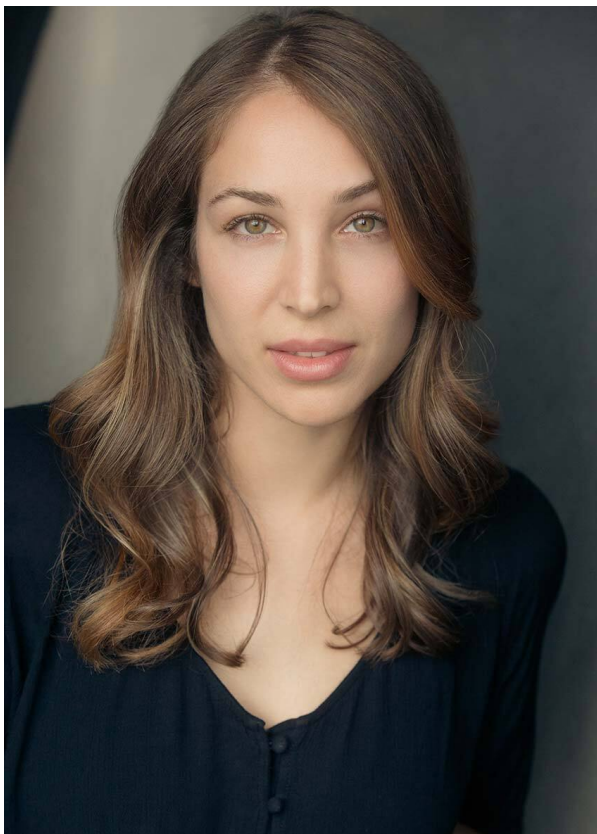

# SCOUT

MODEL ● AGENCY

**SORAJA T.** 30 PLUS

HEIGHT 168 cm BUST/WAIST/HIPS 89/71/96 cm SIZE 36/38 EYES green HAIR brown SHOES 39 LOCATION Zürich CH

## SORAJA T. 30 PLUS

HEIGHT 168 cm BUST/WAIST/HIPS 89/71/96 cm SIZE 36/38 EYES green HAIR brown SHOES 39 LOCATION Zürich CH

# SCOUT

MODEL • AGENCY

**SORAJA T.** 30 PLUS

HEIGHT 168 cm BUST/WAIST/HIPS 89/71/96 cm SIZE 36/38 EYES green HAIR brown SHOES 39 LOCATION Zürich CH