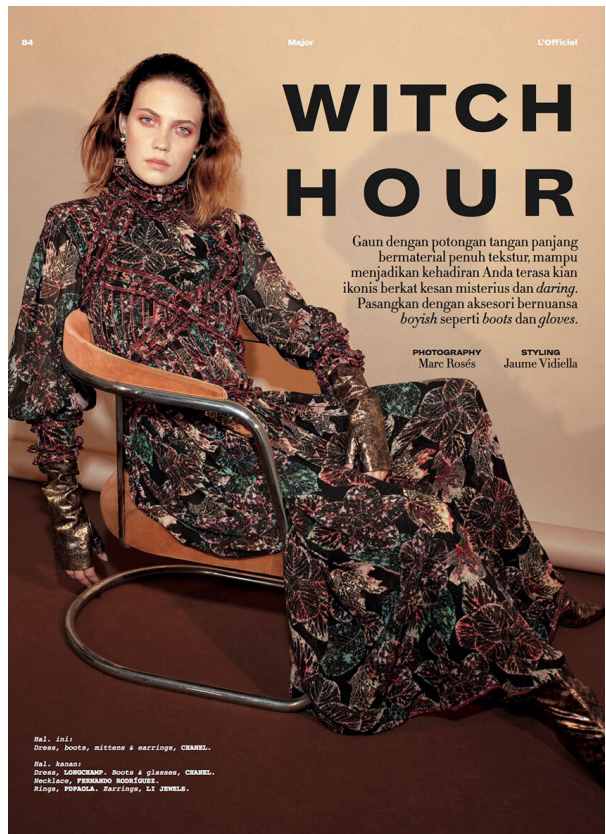

SCOUT

MODEL • AGENCY

STACEY W. MAIN

HEIGHT 178 cm BUST/WAIST/HIPS 81/61/90 cm EYES green blue HAIR brown SHOES 39 LOCATION Barcelona ES

SCOUT

MODEL • AGENCY

STACEY W. MAIN

HEIGHT 178 cm BUST/WAIST/HIPS 81/61/90 cm EYES green blue HAIR brown SHOES 39 LOCATION Barcelona ES

SCOUT

MODEL • AGENCY

STACEY W. MAIN

HEIGHT 178 cm BUST/WAIST/HIPS 81/61/90 cm EYES green blue HAIR brown SHOES 39 LOCATION Barcelona ES

Платье: LEVETE BOOM
сумка: A. CLOUD,
оперение: BELUGA,
босоножки: SENSO