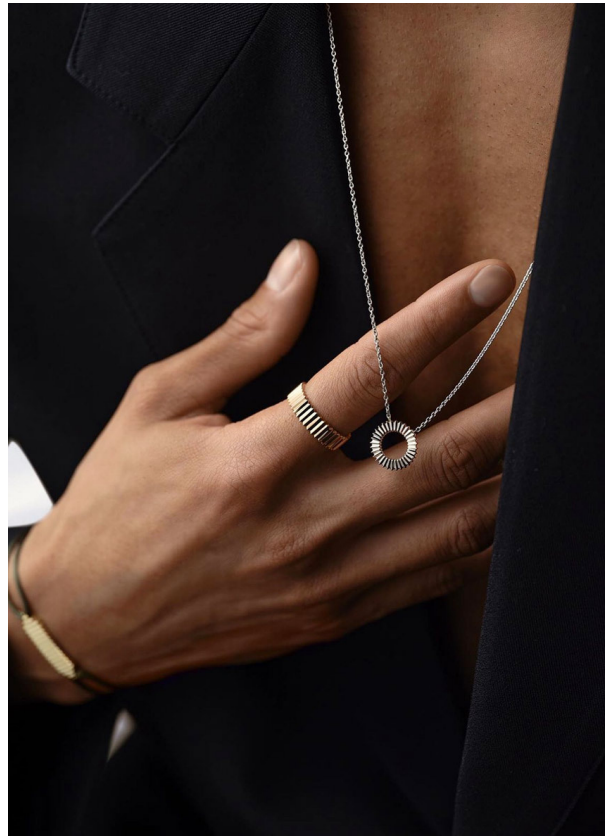

SCOUT

MODEL • AGENCY

THEO GO. ^{HANDS}

HEIGHT 185 cm BUST/WAIST/HIPS 92/75.5/93 cm EYES dark brown HAIR brown SHOES 41 LOCATION Paris FR