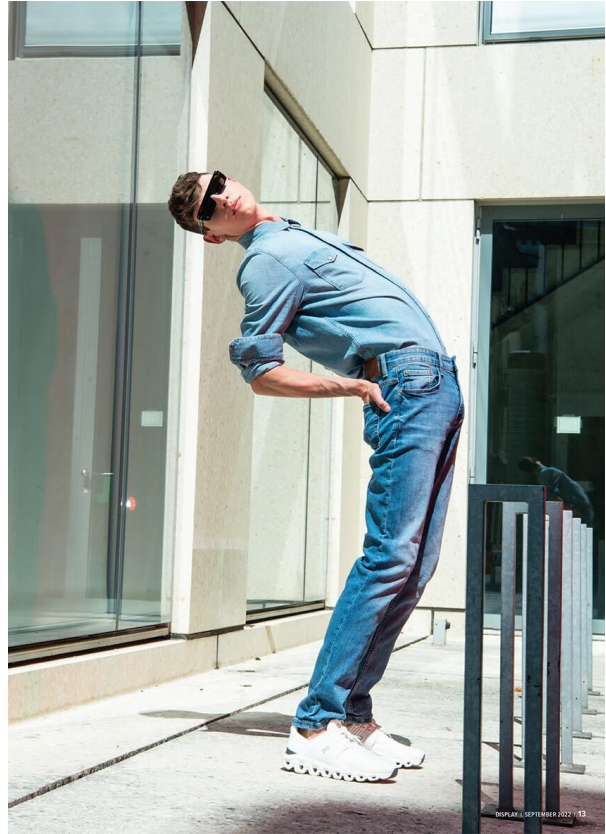

SCOUT

MODEL • AGENCY

TIM N. DEVELOPMENT

HEIGHT 190 cm BUST/WAIST/HIPS 90/73/94 cm EYES blue green HAIR dark blonde SHOES 44/45 LOCATION Singapore