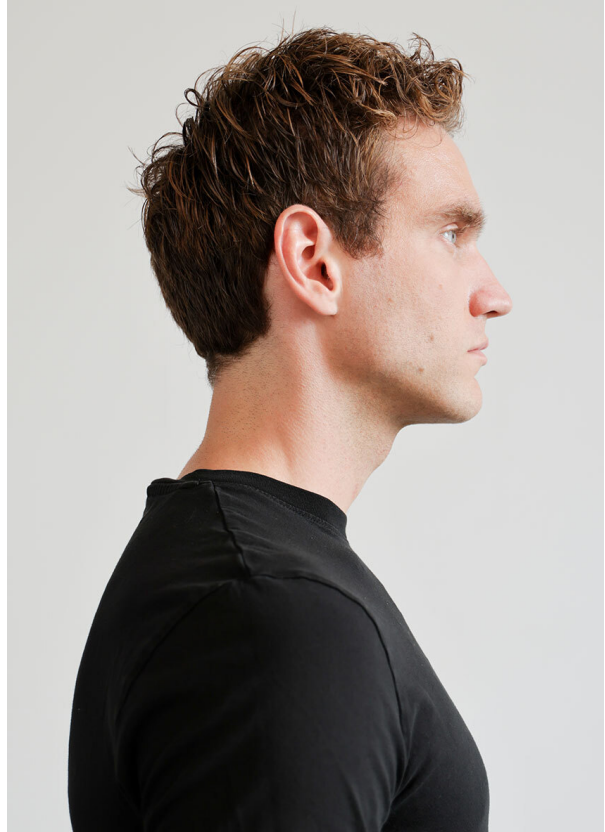

# SCOUT

MODEL • AGENCY

**TOBIAS P.** 30 PLUS

HEIGHT 184 cm BUST/WAIST/HIPS 97/77/96 cm SIZE 48 JEANS 29/32 EYES blue HAIR dark blonde SHOES 45  
LOCATION Zürich CH