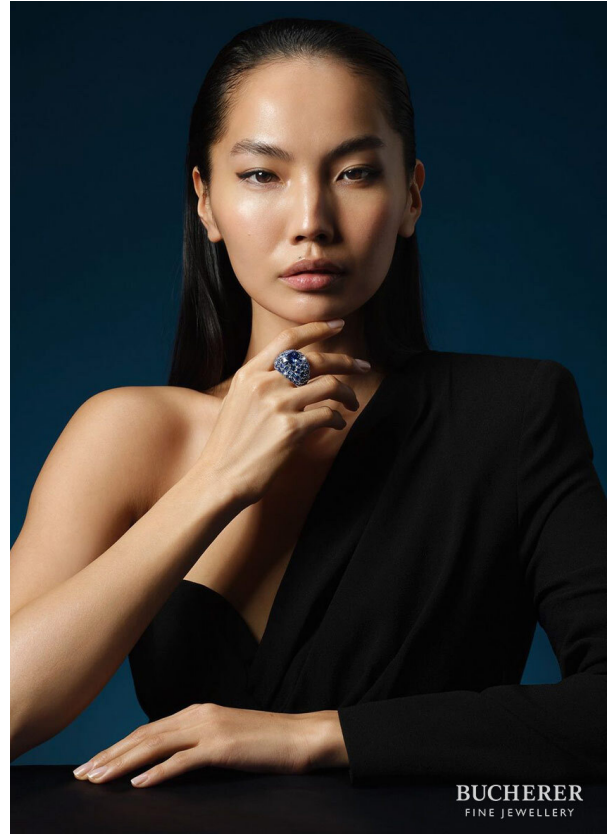

SCOUT

MODEL • AGENCY

TSEDOO MU. ^{HANDS}

HEIGHT 171 cm BUST/WAIST/HIPS 80/68/95 cm EYES black HAIR black SHOES 37 LOCATION Geneva CH

SCOUT

MODEL • AGENCY

TSEDOO MU. HANDS

HEIGHT 171 cm BUST/WAIST/HIPS 80/68/95 cm EYES black HAIR black SHOES 37 LOCATION Geneva CH

SCOUT

MODEL • AGENCY

TSEDOO MU. HANDS

HEIGHT 171 cm BUST/WAIST/HIPS 80/68/95 cm EYES black HAIR black SHOES 37 LOCATION Geneva CH

SCOUT

MODEL • AGENCY

TSEDOO MU. ^{HANDS}

HEIGHT 171 cm BUST/WAIST/HIPS 80/68/95 cm EYES black HAIR black SHOES 37 LOCATION Geneva CH