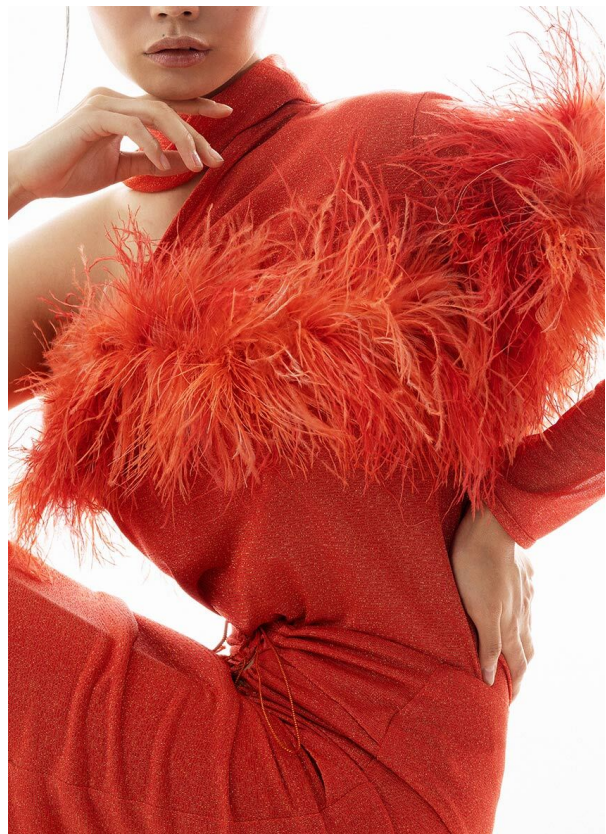

SCOUT

MODEL • AGENCY

TSEDOO MU. ^{HANDS}

HEIGHT 171 cm BUST/WAIST/HIPS 80/68/95 cm EYES black HAIR black SHOES 37 LOCATION Geneva CH

SCOUT

MODEL • AGENCY

TSEDOO MU. HANDS

HEIGHT 171 cm BUST/WAIST/HIPS 80/68/95 cm EYES black HAIR black SHOES 37 LOCATION Geneva CH

SCOUT

MODEL • AGENCY

TSEDOO MU. HANDS

HEIGHT 171 cm BUST/WAIST/HIPS 80/68/95 cm EYES black HAIR black SHOES 37 LOCATION Geneva CH

SCOUT

MODEL • AGENCY

TSEDOO MU. ^{HANDS}

HEIGHT 171 cm BUST/WAIST/HIPS 80/68/95 cm EYES black HAIR black SHOES 37 LOCATION Geneva CH