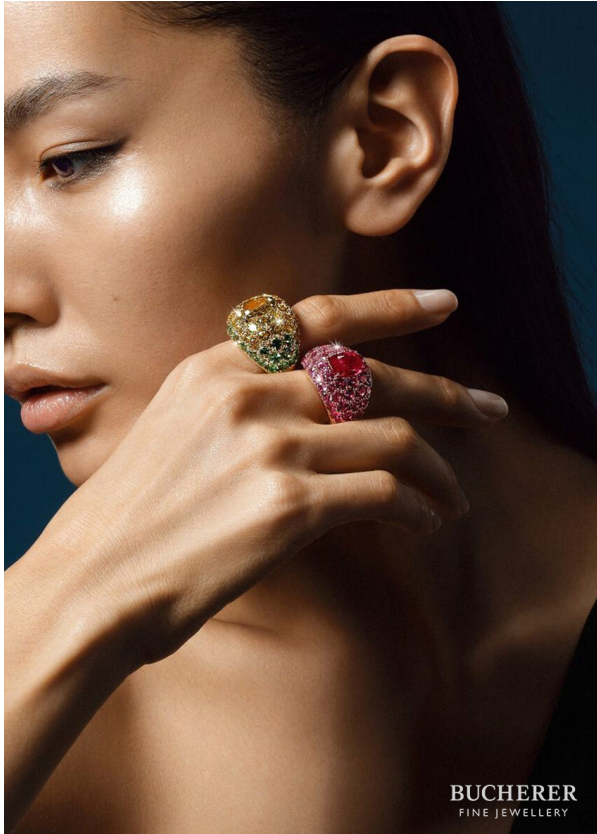

SCOUT

MODEL • AGENCY

TSEDOO MU. ^{HANDS}

HEIGHT 171 cm BUST/WAIST/HIPS 80/68/95 cm EYES black HAIR black SHOES 37 LOCATION Geneva CH

SCOUT

MODEL • AGENCY

TSEDOO MU. HANDS

HEIGHT 171 cm BUST/WAIST/HIPS 80/68/95 cm EYES black HAIR black SHOES 37 LOCATION Geneva CH

SCOUT

MODEL • AGENCY

TSEDOO MU. HANDS

HEIGHT 171 cm BUST/WAIST/HIPS 80/68/95 cm EYES black HAIR black SHOES 37 LOCATION Geneva CH

SCOUT

MODEL • AGENCY

TSEDOO MU. ^{HANDS}

HEIGHT 171 cm BUST/WAIST/HIPS 80/68/95 cm EYES black HAIR black SHOES 37 LOCATION Geneva CH