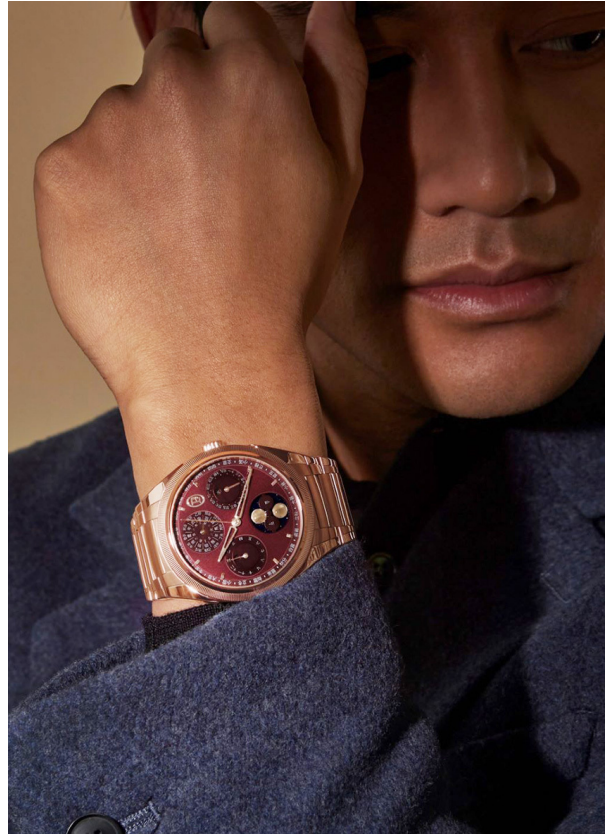

SCOUT

MODEL • AGENCY

TUAN N. HANDS

HEIGHT 177 cm BUST/WAIST/HIPS 93/71/89 cm EYES dark brown HAIR black SHOES 41.5 LOCATION Luzern

SCOUT

MODEL • AGENCY

TUAN N. HANDS

HEIGHT 177 cm BUST/WAIST/HIPS 93/71/89 cm EYES dark brown HAIR black SHOES 41.5 LOCATION Luzern