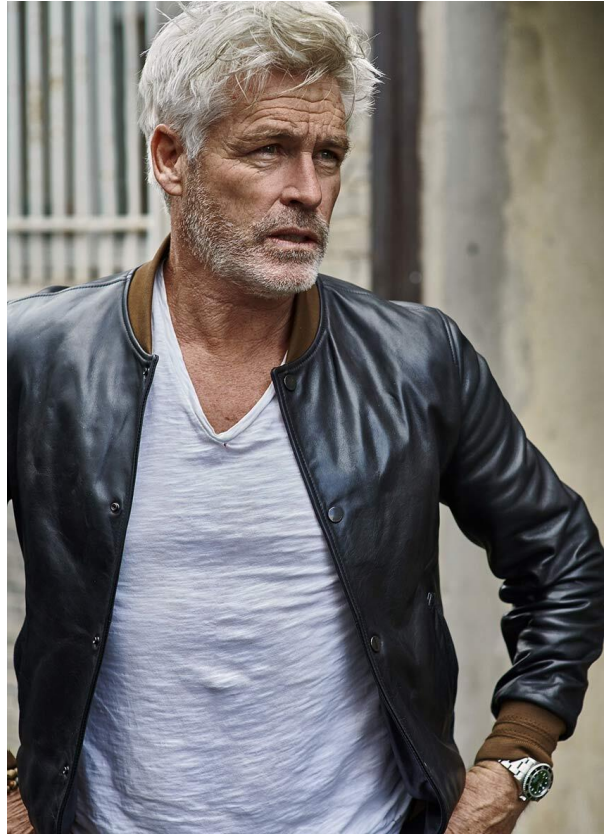

SCOUT

MODEL • AGENCY

WILLIAM K. SILVER

HEIGHT 183 cm BUST/WAIST/HIPS 102/82/92 cm EYES green HAIR white SHOES 43 LOCATION Geneva CH

SCOUT

MODEL • AGENCY

WILLIAM K. SILVER

HEIGHT 183 cm BUST/WAIST/HIPS 102/82/92 cm EYES green HAIR white SHOES 43 LOCATION Geneva CH

SCOUT

MODEL ● AGENCY

WILLIAM K. SILVER

HEIGHT 183 cm BUST/WAIST/HIPS 102/82/92 cm EYES green HAIR white SHOES 43 LOCATION Geneva CH

SCOUT

MODEL • AGENCY

WILLIAM K. SILVER

HEIGHT 183 cm BUST/WAIST/HIPS 102/82/92 cm EYES green HAIR white SHOES 43 LOCATION Geneva CH