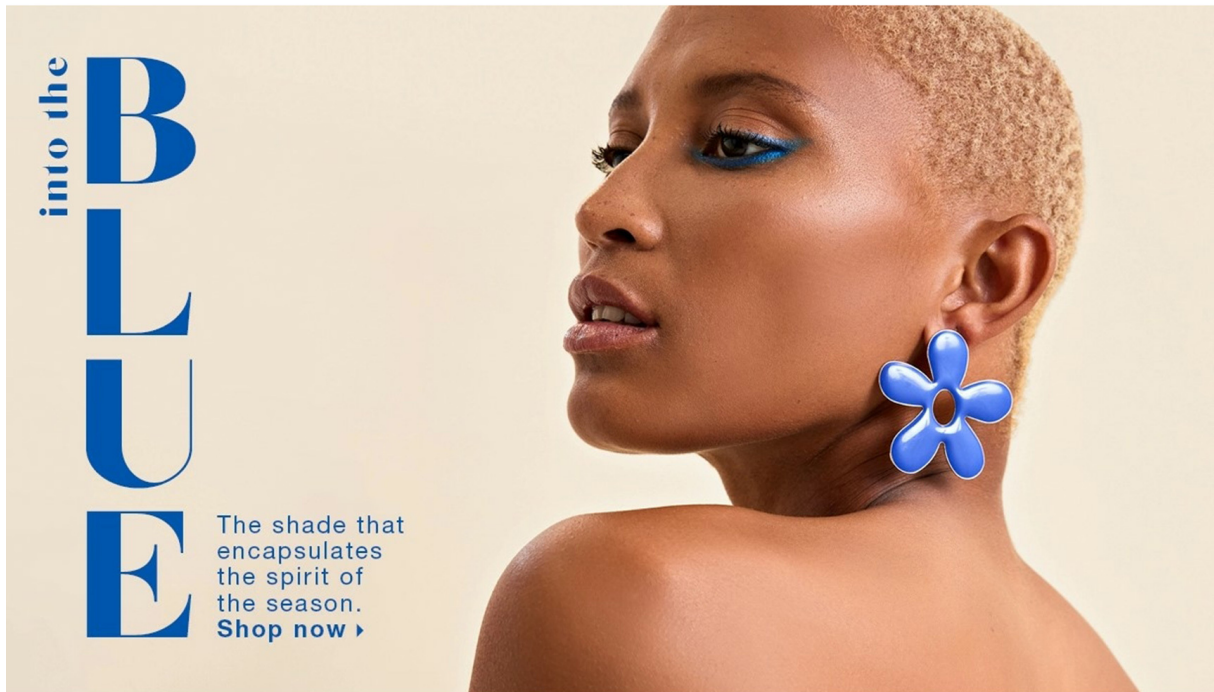

# SCOUT

MODEL • AGENCY

YOYO B. MAIN

HEIGHT 173 cm BUST/WAIST/HIPS 80/64/92 cm EYES brown HAIR blonde SHOES 39 LOCATION London UK