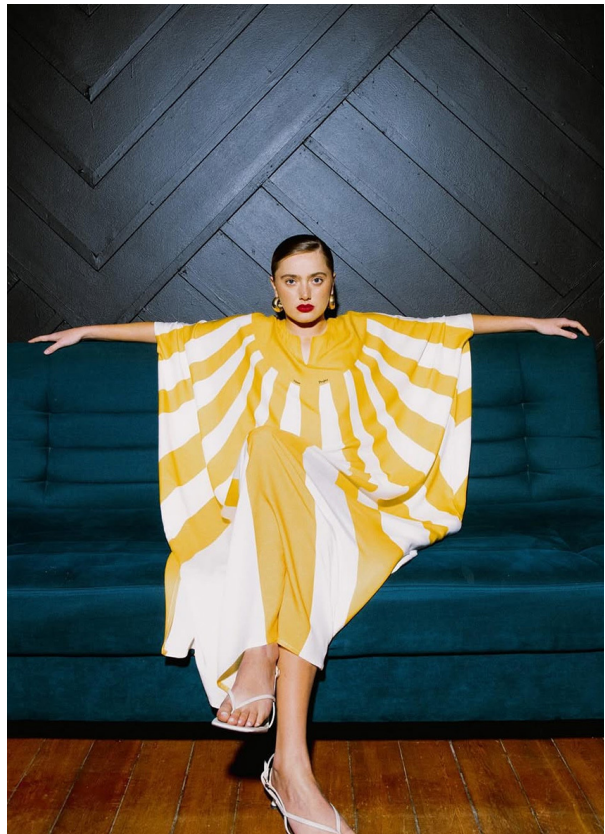

# SCOUT

MODEL • AGENCY

ZHANNA P. MAIN

HEIGHT 176 cm BUST/WAIST/HIPS 83/64/91 cm SIZE 36 EYES blue HAIR dark blonde SHOES 39 LOCATION China