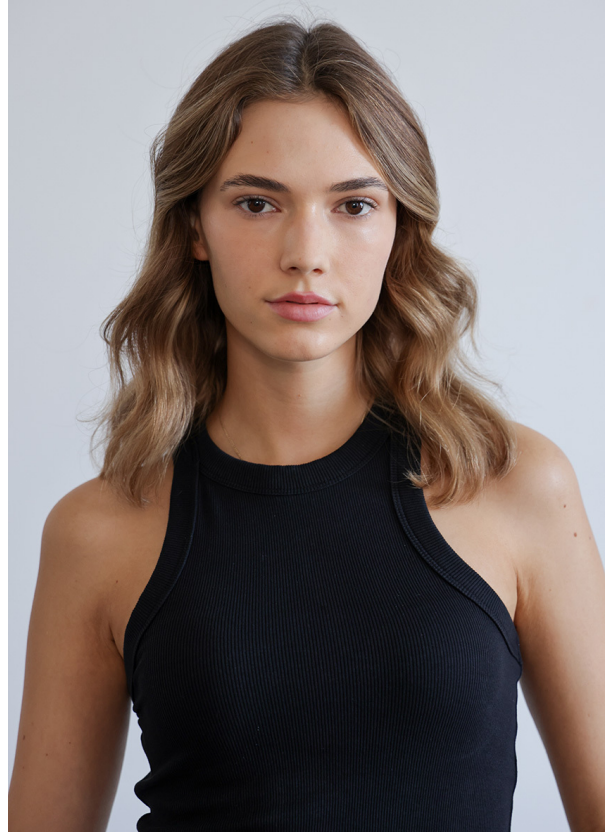

SCOUT

MODEL • AGENCY

ZOE B. DEVELOPMENT

HEIGHT 173 cm LINGERIE 75B BUST/WAIST/HIPS 81/61/90 cm SIZE 34 JEANS 25/32 EYES brown HAIR brown SHOES 38
LOCATION Zürich CH

SCOUT

MODEL • AGENCY

ZOE B. DEVELOPMENT

HEIGHT 173 cm LINGERIE 75B BUST/WAIST/HIPS 81/61/90 cm SIZE 34 JEANS 25/32 EYES brown HAIR brown SHOES 38
LOCATION Zürich CH